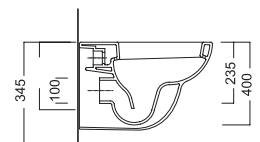

# TOKYO

8 SALLE DE BAIN

Console  
*Consolle*

605x480 mm

Cuvette Suspendue  
*Wall hung WC*

500x297 mm

A modern, white, wall-mounted toilet is the central focus of the image. It is set against a dark grey wall. To the right, a light-colored wooden bench holds a small potted plant and a tall, slender vase. The floor is made of dark wood. The overall aesthetic is clean and contemporary.

# OLYMPIA

12 SALLE DE BAIN

**Lavabo et colonne**  
*Wash basin  
 and pedestal*

620x500 mm

**Cuvette**  
**Monobloc S.H.**  
*WC monobloc*

670x370 mm

**Bidet**  
*Bidet*

540x370 mm