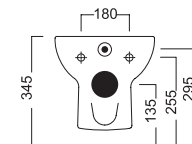

Console
Consolle

605x480 mm

Cuvette Suspendue
Wall hung WC

500x297 mm