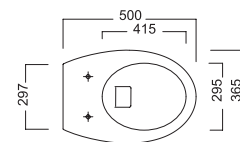

Console
Consolle

605x480 mm

Cuvette Suspendue
Wall hung WC

500x297 mm