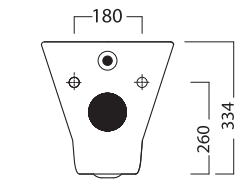

Cuvette Suspendue
Wall hung WC

455x350 mm