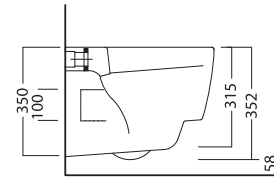

# TOKYO

8 SALLE DE BAIN

Console  
*Consolle*

605x480 mm

Cuvette Suspendue  
*Wall hung WC*

500x297 mm

A modern, white, wall-mounted toilet is the central focus of the image. It is set against a dark grey wall. To the right, a light-colored wooden bench holds a small potted plant and a tall, slender vase. The floor is made of dark wood. The overall aesthetic is clean and contemporary.

# OLYMPIA

12 SALLE DE BAIN

**Lavabo et colonne**  
*Wash basin  
 and pedestal*

620x500 mm

**Cuvette**  
**Monobloc S.H.**  
*WC monobloc*

670x370 mm

**Bidet**  
*Bidet*

540x370 mm

540x460 mm

Cuvette monobloc  
*S.H./S.V. et Réservoir  
WC monobloc with cistern*

540x350 mm

Vasque à encastrer  
*Undertop Washbasin*

410x500 mm