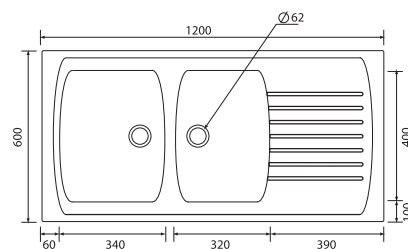

700x700 mm

800x800 mm

900x900 mm

BASIC 90x50

44 EVIERS DE CUISINE

Evier de cuisine
Kitchens sinks
500x900 mm

blanc

moucheté beige

Travertino

marron

Botticino

Evier de cuisine
Kitchens sinks

600x1200 mm

ARÈNA 120x60

48 EVIERS DE CUISINE

Evier de cuisine

Kitchens sinks

500x900 mm

ICEBERG 90x50

EVIER DE CUISINE

ICEBERG 116x50

50 EVIERS DE CUISINE

Evier de cuisine

Kitchens sinks

500x1160 mm

Evier de cuisine
Kitchens sinks

500x920 mm

LINÉA 92x50

Evier de cuisine
Kitchens sinks

500x1120 mm

LINÉA 112x50

EVIER DE CUISINE