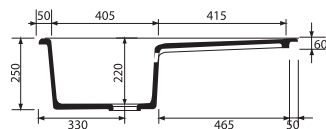

500x1160 mm

Evier de cuisine
Kitchens sinks

500x920 mm

LINÉA 92x50

Evier de cuisine
Kitchens sinks

500x1120 mm

LINÉA 112x50

EVIER DE CUISINE

Evier de cuisine
Kitchens sinks

500x860 mm

FRESH 86x50

54 EVIERS DE CUISINE

Evier de cuisine
Kitchens sinks

500x920 mm

LINGOT 92x50

EVIER DE CUISINE