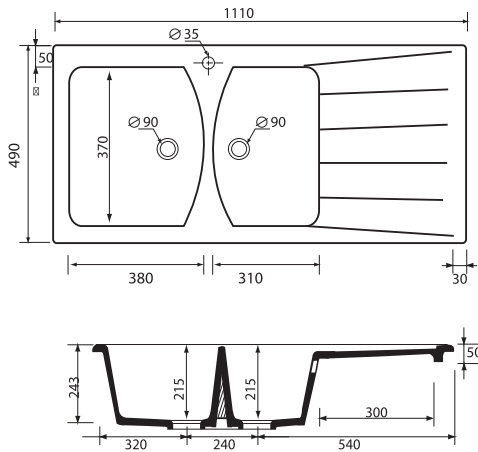

Kitchens sinks

500x900 mm

ICEBERG 90x50

EVIER DE CUISINE

ICEBERG 116x50

50 EVIERS DE CUISINE

Evier de cuisine

Kitchens sinks

500x1160 mm

Evier de cuisine
Kitchens sinks

500x920 mm

LINÉA 92x50

Evier de cuisine
Kitchens sinks

500x1120 mm

LINÉA 112x50

EVIER DE CUISINE

Evier de cuisine
Kitchens sinks

500x860 mm

FRESH 86x50

54 EVIERS DE CUISINE

Evier de cuisine
Kitchens sinks

500x920 mm

LINGOT 92x50

EVIER DE CUISINE