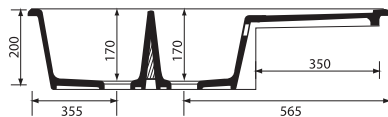

Kitchens sinks

500x900 mm

ICEBERG 90x50

EVIER DE CUISINE

ICEBERG 116x50

50 EVIERS DE CUISINE

Evier de cuisine

Kitchens sinks

500x1160 mm

Evier de cuisine
Kitchens sinks

500x920 mm

LINÉA 92x50

Evier de cuisine
Kitchens sinks

500x1120 mm

LINÉA 112x50

EVIER DE CUISINE