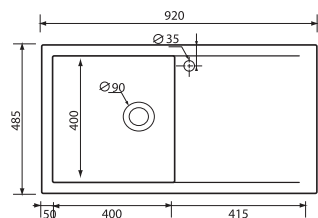

500x1160 mm

Evier de cuisine
Kitchens sinks

500x920 mm

LINÉA 92x50

Evier de cuisine
Kitchens sinks

500x1120 mm

LINÉA 112x50

EVIER DE CUISINE

Evier de cuisine
Kitchens sinks

500x860 mm

FRESH 86x50

54 EVIERS DE CUISINE

Evier de cuisine
Kitchens sinks

500x920 mm

LINGOT 92x50

EVIER DE CUISINE