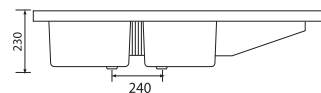

Travertino

marron

Botticino

Evier de cuisine
Kitchens sinks

600x1200 mm

ARÈNA 120x60

48 EVIERS DE CUISINE

Evier de cuisine