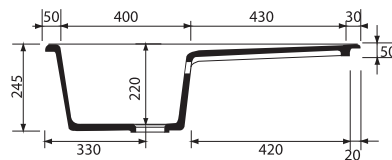

Kitchens sinks

500x900 mm

ICEBERG 90x50

EVIER DE CUISINE

ICEBERG 116x50

50 EVIERS DE CUISINE

Evier de cuisine

Kitchens sinks

500x1160 mm

Evier de cuisine
Kitchens sinks

500x920 mm

LINÉA 92x50

Evier de cuisine
Kitchens sinks

500x1120 mm

LINÉA 112x50

EVIER DE CUISINE