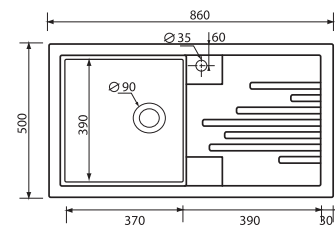

800x1200 mm

800x1000 mm

900x900 mm

800x800 mm

700x700 mm

RECTANGULAIRE

38 RECEVEUR DE DOUCHE

Receveur de douche rectangulaire

Kitchens sinks

500x900 mm

ICEBERG 90x50

EVIER DE CUISINE

ICEBERG 116x50

50 EVIERS DE CUISINE

Evier de cuisine

Kitchens sinks

500x1160 mm

Evier de cuisine
Kitchens sinks

500x920 mm

LINÉA 92x50

Evier de cuisine
Kitchens sinks

500x1120 mm

LINÉA 112x50

EVIER DE CUISINE

Evier de cuisine
Kitchens sinks

500x860 mm

FRESH 86x50

54 EVIERS DE CUISINE

Evier de cuisine
Kitchens sinks

500x920 mm

LINGOT 92x50

EVIER DE CUISINE