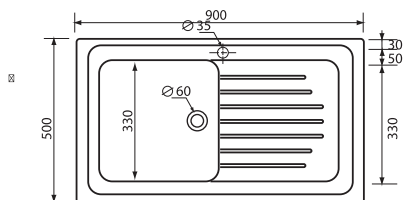

Travertino

marron

Botticino

Evier de cuisine
Kitchens sinks

600x1200 mm

ARÈNA 120x60

48 EVIERS DE CUISINE

Evier de cuisine

Kitchens sinks

500x900 mm

ICEBERG 90x50

EVIER DE CUISINE

ICEBERG 116x50

50 EVIERS DE CUISINE

Evier de cuisine

Kitchens sinks

500x1160 mm

Evier de cuisine
Kitchens sinks

500x920 mm

LINÉA 92x50

Evier de cuisine
Kitchens sinks

500x1120 mm

LINÉA 112x50

EVIER DE CUISINE