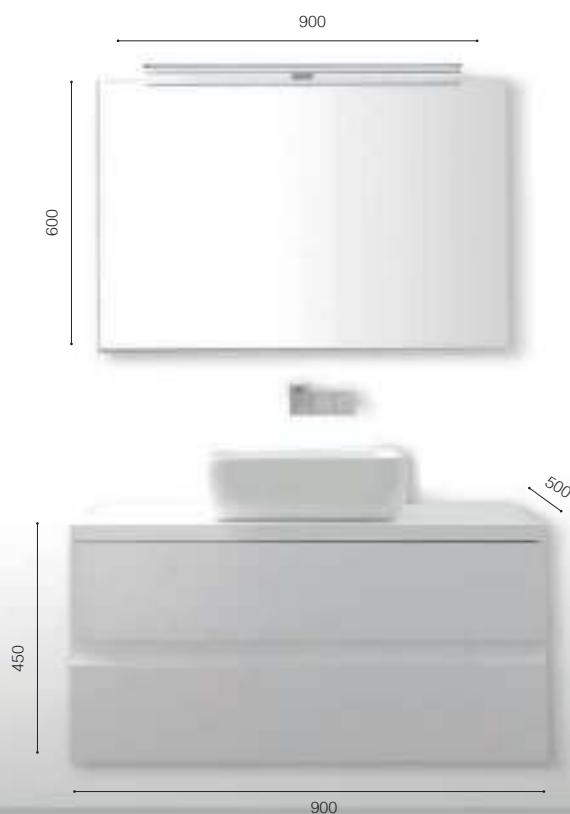

### COMPOSITION CORAIL:

1. Meuble 1200x480x640 mm  
Façade en MDF mélaminé
2. Plan Vasque Bora 80
3. Miroir 1200x600mm
4. Applique LED 600mm

### CORAIL COMPOSITION:

1. Furniture 1200x480x640 mm  
Melamine MDF facade
2. Recessed basin Bora 80
3. Mirror 1200x600mm
4. LED wall lamp 600mm

## COMPOSITION MARQUIZE:

1. Meuble 900x500x450 mm  
En Laqué
2. Bol Cubo
3. Miroir 900x600mm
4. Applique LED 600mm

## MARQUIZE COMPOSITION:

1. Furniture 900x500x450 mm  
Laquered
2. Bowl Cubo
3. Mirror 900x600mm
4. LED wall lamp 600mm

4.

3.

2.

1.